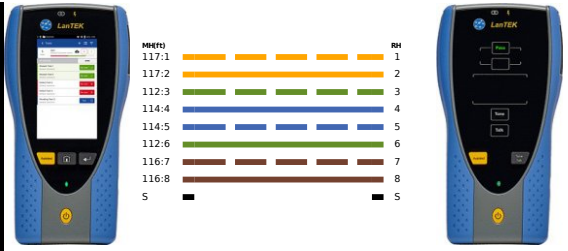

Test ID: SCP Cat6 UTP S45-1600 Channel
Date/Time: 03/02/2021 10:09 AM
Project Name: Simply45_20210308213839
Customer Name: Go Simply Connect
Operator: Default User

Test Standard: ANSI/TIA-568.2-D-2018
Test Limit: Channel/Cat6
Cable Brand/Model: Generic/Cat6/UTP
Cable Type/Shield: Cat6/UTP
Cable NVP: 68 %
Main Connector: Generic
Remote Connector: Generic

Tester Model : LanTEK IV 3000

Main Handset
S/N:19310002
S/W:1.50
Calibration Date:01/01/2021
Cat 8.1 RJ45 CH : S/N 19280046

Remote Handset
S/N:19310002
S/W:1.50
Calibration Date:01/01/2021
S/N 19280005

Low Frequency Tests			
Test	Pair	Limit	Result
Length	36	328' 1" ft	111' 10" ft ✓
Delay	12	555 ns	174 ns ✓
Skew	12	50 ns	7 ns ✓
Impedance	n/a	n/a	n/a
Loop Res	45	25 Ω	6.37 Ω ⓘ
DCRU			
Intra-pair	45	0.20 Ω	0.39 Ω ⓘ
P2P	45-78	0.20 Ω	0.15 Ω ⓘ

Headroom Summary				
	Margin (dB)	MHz	Pair	Side
NEXT	2.40	249	36-45	Remote
PSNEXT	4.20	249.50	36	Remote
RL	3	120	36	Main
IL	2	2.20	12	--
TCL	8.30	6.85	36	Remote
ELTCTL	28.80	1	78	Main

Main Handset		Remote Handset		Main Handset		Remote Handset	
Test	Value	Test	Value	Test	Value	Test	Value
NEXT ✓	2.60 dB	NEXT ✓	2.40 dB	ACR-F ✓	12.80 dB	ACR-F ✓	12.80 dB
Pair	36-45	Pair	36-45	Pair	12-45	Pair	45-12
Limit	33.14 dB	Limit	33.14 dB	Limit	18.18 dB	Limit	18.20 dB
Freq.	249 MHz	Freq.	249 MHz	Freq.	179.50 MHz	Freq.	179 MHz
PSNEXT ✓	4.30 dB	PSNEXT ✓	4.20 dB	PSACR-F ✓	12.20 dB	PSACR-F ✓	13.70 dB
Pair	36	Pair	36	Pair	12	Pair	12
Limit	30.17 dB	Limit	30.17 dB	Limit	60.26 dB	Limit	60.26 dB
Freq.	249.50 MHz	Freq.	249.50 MHz	Freq.	1 MHz	Freq.	1 MHz