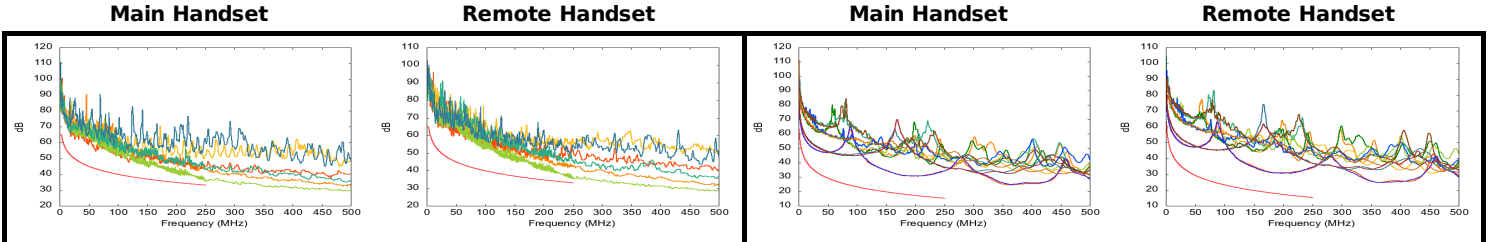

Test ID: SCP Cat6 UTP S45-1600 Channel
Date/Time: 03/02/2021 10:09 AM
Project Name: Simply45_20210308213839
Customer Name: Go Simply Connect
Operator: Default User

Test Standard: ANSI/TIA-568.2-D-2018
Test Limit: Channel/Cat6
Cable Brand/Model: Generic/Cat6/UTP
Cable Type/Shield: Cat6/UTP
Cable NVP: 68 %
Main Connector: Generic
Remote Connector: Generic

Tester Model : LanTEK IV 3000

Main Handset
S/N:19310002
S/W:1.50
Calibration Date:01/01/2021
Cat 8.1 RJ45 CH : S/N 19280046

Remote Handset
S/N:19310002
S/W:1.50
Calibration Date:01/01/2021
S/N 19280005

Low Frequency Tests			
Test	Pair	Limit	Result
Length	36	328' 1" ft	111' 10" ft ✓
Delay	12	555 ns	174 ns ✓
Skew	12	50 ns	7 ns ✓
Impedance	n/a	n/a	n/a
Loop Res	45	25 Ω	6.37 Ω ⓘ
DCRU			
Intra-pair	45	0.20 Ω	0.39 Ω ⓘ
P2P	45-78	0.20 Ω	0.15 Ω ⓘ

Headroom Summary				
	Margin (dB)	MHz	Pair	Side
NEXT	2.40	249	36-45	Remote
PSNEXT	4.20	249.50	36	Remote
RL	3	120	36	Main
IL	2	2.20	12	--
TCL	8.30	6.85	36	Remote
ELTCTL	28.80	1	78	Main

Main Handset		Remote Handset		Main Handset		Remote Handset	
Test	Value	Test	Value	Test	Value	Test	Value
NEXT ✓	2.60 dB	NEXT ✓	2.40 dB	ACR-F ✓	12.80 dB	ACR-F ✓	12.80 dB
Pair	36-45	Pair	36-45	Pair	12-45	Pair	45-12
Limit	33.14 dB	Limit	33.14 dB	Limit	18.18 dB	Limit	18.20 dB
Freq.	249 MHz	Freq.	249 MHz	Freq.	179.50 MHz	Freq.	179 MHz
PSNEXT ✓	4.30 dB	PSNEXT ✓	4.20 dB	PSACR-F ✓	12.20 dB	PSACR-F ✓	13.70 dB
Pair	36	Pair	36	Pair	12	Pair	12
Limit	30.17 dB	Limit	30.17 dB	Limit	60.26 dB	Limit	60.26 dB
Freq.	249.50 MHz	Freq.	249.50 MHz	Freq.	1 MHz	Freq.	1 MHz