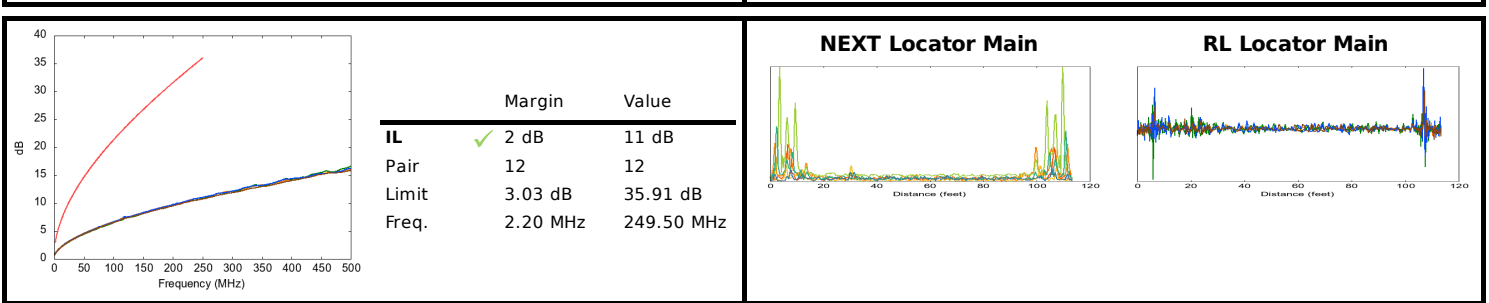

Supported Applications:

Ethernet 10BASE-T, ADSL, VDSL, Analog Phone, ATM 25.6, ATM 51.84, ISDN BRI, ISDN PRI, Ethernet 100BASE-TX, Ethernet 1000BASE-T, Ethernet 1000BASE-TX, PoE IEEE 802.3af/at/bt, HDBaseT 1080P, VOIP, ATM 155.52, NBASE-T 2.5G, NBASE-T 5G, HDBaseT 2k, HDBaseT 4k, ATM 1.2G

Report Generated 07/27/2021 07:49 PM