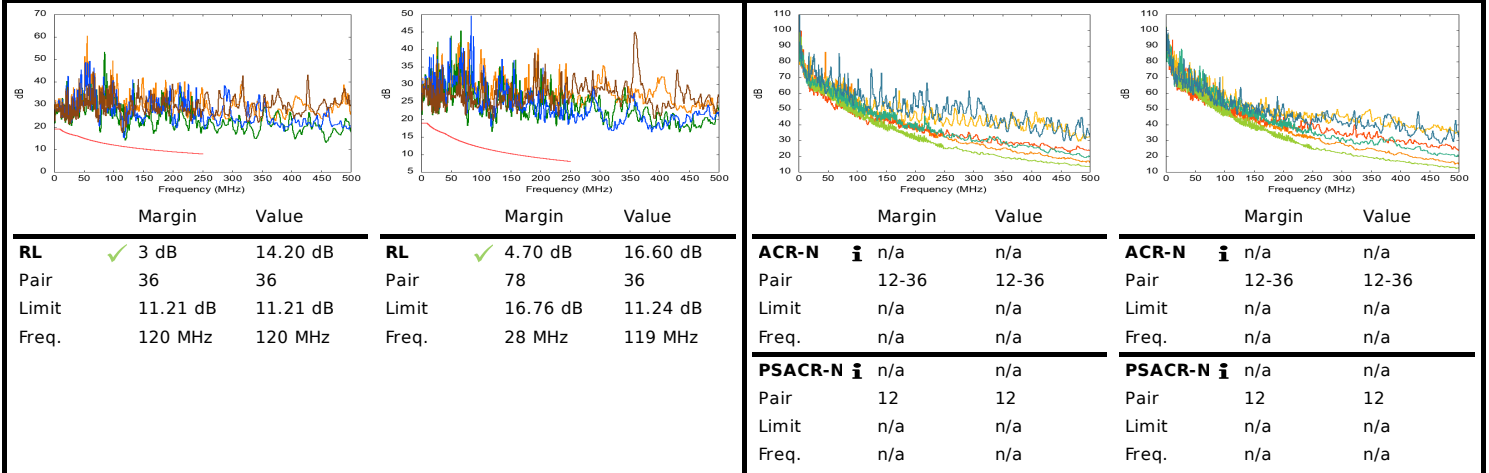

Low Frequency Tests			
Test	Pair	Limit	Result
Length	36	328' 1" ft	111' 10" ft ✓
Delay	12	555 ns	174 ns ✓
Skew	12	50 ns	7 ns ✓
Impedance	n/a	n/a	n/a
Loop Res	45	25 Ω	6.37 Ω ⓘ
DCRU			
Intra-pair	45	0.20 Ω	0.39 Ω ⓘ
P2P	45-78	0.20 Ω	0.15 Ω ⓘ

Headroom Summary				
	Margin (dB)	MHz	Pair	Side
NEXT	2.40	249	36-45	Remote
PSNEXT	4.20	249.50	36	Remote
RL	3	120	36	Main
IL	2	2.20	12	--
TCL	8.30	6.85	36	Remote
ELTCTL	28.80	1	78	Main

Main Handset		Remote Handset		Main Handset		Remote Handset	
Test	Value	Test	Value	Test	Value	Test	Value
NEXT ✓	2.60 dB	NEXT ✓	2.40 dB	ACR-F ✓	12.80 dB	ACR-F ✓	12.80 dB
Pair	36-45	Pair	36-45	Pair	12-45	Pair	45-12
Limit	33.14 dB	Limit	33.14 dB	Limit	18.18 dB	Limit	18.20 dB
Freq.	249 MHz	Freq.	249 MHz	Freq.	179.50 MHz	Freq.	179 MHz
PSNEXT ✓	4.30 dB	PSNEXT ✓	4.20 dB	PSACR-F ✓	12.20 dB	PSACR-F ✓	13.70 dB
Pair	36	Pair	36	Pair	12	Pair	12
Limit	30.17 dB	Limit	30.17 dB	Limit	60.26 dB	Limit	60.26 dB
Freq.	249.50 MHz	Freq.	249.50 MHz	Freq.	1 MHz	Freq.	1 MHz