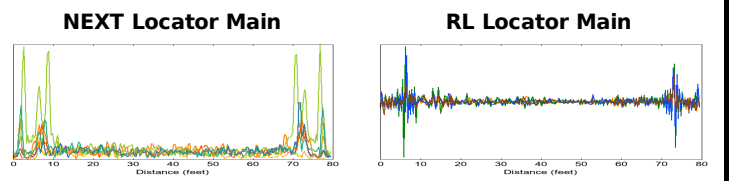

Supported Applications:

Ethernet 10BASE-T, ADSL, VDSL, Analog Phone, ATM 25.6, ATM 51.84, ISDN BRI, ISDN PRI, Ethernet 100BASE-TX, Ethernet 1000BASE-T, PoE IEEE 802.3af/at/bt, HDBaseT 1080P, VOIP, ATM 155.52, NBASE-T 2.5G

Report Generated 07/27/2021 07:45 PM