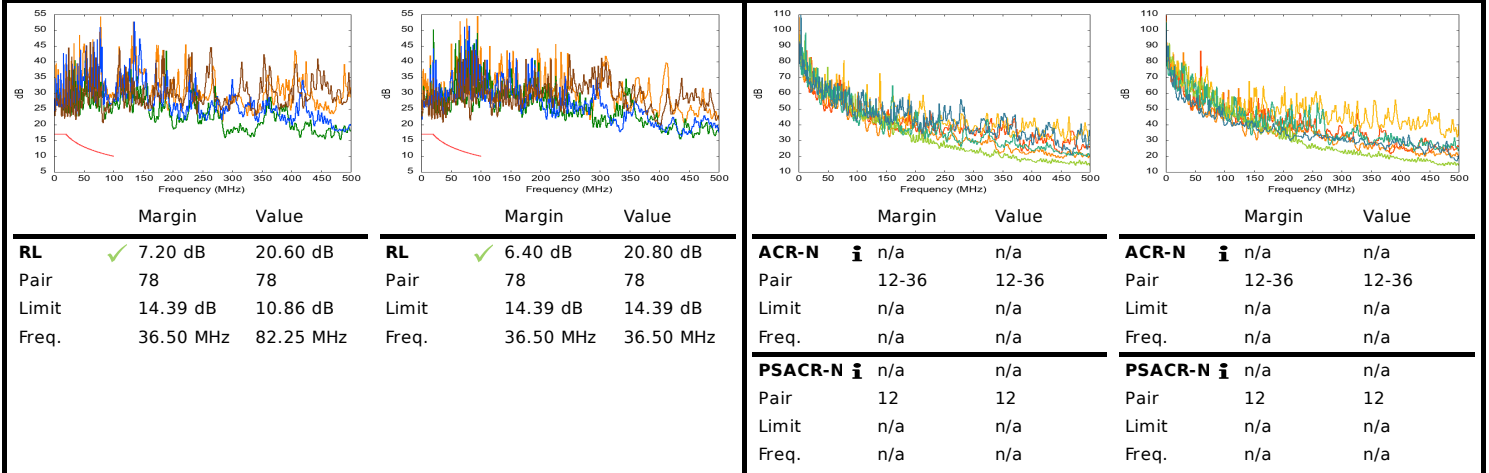

Test ID: SCP Cat5e UTP S45-1000 Channel
Date/Time: 03/03/2021 11:47 PM
Project Name: Simply45_20210308213839
Customer Name: Go Simply Connect
Operator: Default User

Test Standard: ANSI/TIA-568.2-D-2018
Test Limit: Channel/Cat5e
Cable Brand/Model: Generic/Cat5e-UTP
Cable Type/Shield: Cat5e/UTP
Cable NVP: 68 %
Main Connector: Generic
Remote Connector: Generic

Low Frequency Tests			
Test	Pair	Limit	Result
Length	45	328' 1" ft	79' 11" ft ✓
Delay	12	555 ns	122 ns ✓
Skew	12	50 ns	3 ns ✓
Impedance	n/a	n/a	n/a
Loop Res	45	25 Ω	11.33 Ω ⓘ
DCRU			
Intra-pair	45	0.20 Ω	4.50 Ω ⓘ
P2P	45-78	0.20 Ω	0.86 Ω ⓘ

Headroom Summary			
	Margin (dB)	MHz	Pair
NEXT	14.50	100	45-78
PSNEXT	15.90	100	78
RL	6.40	36.50	78
IL	2.10	1.45	45
TCL	n/a	n/a	n/a
ELTCTL	n/a	n/a	n/a

Test	Margin	Value	Test	Margin	Value	Test	Margin	Value	Test	Margin	Value
NEXT ✓	16.20 dB	46.50 dB	NEXT ✓	14.50 dB	44.60 dB	ACR-F ✓	18.60 dB	41 dB	ACR-F ✓	19.10 dB	40.90 dB
Pair	12-45	36-78	Pair	45-78	45-78	Pair	12-45	12-45	Pair	12-45	45-12
Limit	36.19 dB	30.10 dB	Limit	30.08 dB	30.08 dB	Limit	49.98 dB	17.92 dB	Limit	48.46 dB	17.96 dB
Freq.	44 MHz	99.75 MHz	Freq.	100 MHz	100 MHz	Freq.	2.35 MHz	94.25 MHz	Freq.	2.80 MHz	93.75 MHz
PSNEXT ✓	16.20 dB	43.30 dB	PSNEXT ✓	15.90 dB	43 dB	PSACR-F ✓	18.50 dB	39.20 dB	PSACR-F ✓	17.60 dB	39.60 dB
Pair	78	78	Pair	78	78	Pair	45	45	Pair	45	45
Limit	27.14 dB	27.14 dB	Limit	27.08 dB	27.08 dB	Limit	54.40 dB	14.92 dB	Limit	54.40 dB	14.96 dB
Freq.	99.25 MHz	99.25 MHz	Freq.	100 MHz	100 MHz	Freq.	1 MHz	94.25 MHz	Freq.	1 MHz	93.75 MHz