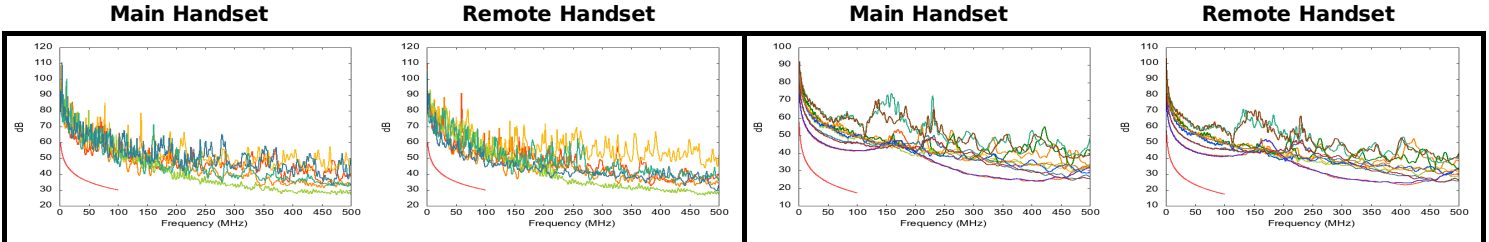

Test ID: SCP Cat5e UTP S45-1000 Channel
Date/Time: 03/03/2021 11:47 PM
Project Name: Simply45_20210308213839
Customer Name: Go Simply Connect
Operator: Default User

Test Standard: ANSI/TIA-568.2-D-2018
Test Limit: Channel/Cat5e
Cable Brand/Model: Generic/Cat5e-UTP
Cable Type/Shield: Cat5e/UTP
Cable NVP: 68 %
Main Connector: Generic
Remote Connector: Generic

Tester Model : LanTEK IV 3000

Main Handset
S/N: 19310002
S/W: 1.50
Calibration Date: 01/01/2021
Cat 8.1 RJ45 CH : S/N 19280046

Remote Handset
S/N: 19310002
S/W: 1.50
Calibration Date: 01/01/2021
S/N 19280005

Low Frequency Tests			
Test	Pair	Limit	Result
Length	45	328' 1" ft	79' 11" ft ✓
Delay	12	555 ns	122 ns ✓
Skew	12	50 ns	3 ns ✓
Impedance	n/a	n/a	n/a
Loop Res	45	25 Ω	11.33 Ω ⓘ
DCRU			
Intra-pair	45	0.20 Ω	4.50 Ω ⓘ
P2P	45-78	0.20 Ω	0.86 Ω ⓘ

Headroom Summary			
	Margin (dB)	MHz	Pair
NEXT	14.50	100	45-78
PSNEXT	15.90	100	78
RL	6.40	36.50	78
IL	2.10	1.45	45
TCL	n/a	n/a	n/a
ELTCTL	n/a	n/a	n/a

Test	Margin	Value	Test	Margin	Value	Test	Margin	Value	Test	Margin	Value
NEXT ✓	16.20 dB	46.50 dB	NEXT ✓	14.50 dB	44.60 dB	ACR-F ✓	18.60 dB	41 dB	ACR-F ✓	19.10 dB	40.90 dB
Pair	12-45	36-78	Pair	45-78	45-78	Pair	12-45	12-45	Pair	12-45	45-12
Limit	36.19 dB	30.10 dB	Limit	30.08 dB	30.08 dB	Limit	49.98 dB	17.92 dB	Limit	48.46 dB	17.96 dB
Freq.	44 MHz	99.75 MHz	Freq.	100 MHz	100 MHz	Freq.	2.35 MHz	94.25 MHz	Freq.	2.80 MHz	93.75 MHz
PSNEXT ✓	16.20 dB	43.30 dB	PSNEXT ✓	15.90 dB	43 dB	PSACR-F ✓	18.50 dB	39.20 dB	PSACR-F ✓	17.60 dB	39.60 dB
Pair	78	78	Pair	78	78	Pair	45	45	Pair	45	45
Limit	27.14 dB	27.14 dB	Limit	27.08 dB	27.08 dB	Limit	54.40 dB	14.92 dB	Limit	54.40 dB	14.96 dB
Freq.	99.25 MHz	99.25 MHz	Freq.	100 MHz	100 MHz	Freq.	1 MHz	94.25 MHz	Freq.	1 MHz	93.75 MHz