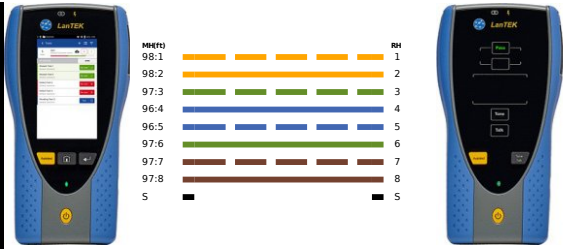

Test ID: Remee Cat5e-ETL S45-1500 Channel
Date/Time: 03/03/2021 11:03 PM
Project Name: Simply45_20210308213839
Customer Name: Go Simply Connect
Operator: Default User

Test Standard: ANSI/TIA-568.2-D-2018
Test Limit: Channel/Cat5e
Cable Brand/Model: Generic/Cat5e-UTP
Cable Type/Shield: Cat5e/UTP
Cable NVP: 72 %
Main Connector: Generic
Remote Connector: Generic

Tester Model : LanTEK IV 3000

Main Handset
S/N:19310002
S/W:1.50
Calibration Date:01/01/2021
Cat 8.1 RJ45 CH : S/N 19280046

Remote Handset
S/N:19310002
S/W:1.50
Calibration Date:01/01/2021
S/N 19280005

Low Frequency Tests			
Test	Pair	Limit	Result
Length	45	328' 1" ft	96' 0" ft ✓
Delay	12	555 ns	138 ns ✓
Skew	12	50 ns	3 ns ✓
Impedance	n/a	n/a	n/a
Loop Res	45	25 Ω	12.24 Ω ⓘ
DCRU			
Intra-pair	45	0.20 Ω	4.94 Ω ⓘ
P2P	45-78	0.20 Ω	0.93 Ω ⓘ

Headroom Summary			
	Margin (dB)	MHz	Pair
NEXT	9.80	24.40	12-36
PSNEXT	12	24.40	36
RL	8.50	23.65	78
IL	2	1.90	45
TCL	n/a	n/a	n/a
ELTCTL	n/a	n/a	n/a
			Side
			Main
			Main
			Remote
			--
			n/a
			n/a

Test	Margin	Value	Test	Margin	Value	Test	Margin	Value	Test	Margin	Value
NEXT ✓	9.80 dB	43.20 dB	NEXT ✓	11.40 dB	42.80 dB	ACR-F ✓	13 dB	35.10 dB	ACR-F ✓	13 dB	35.10 dB
Pair	12-36	12-36	Pair	12-36	12-36	Pair	12-45	12-45	Pair	12-45	12-45
Limit	40.52 dB	30.08 dB	Limit	35.66 dB	30.97 dB	Limit	49.98 dB	18.13 dB	Limit	54.17 dB	18.41 dB
Freq.	24.40 MHz	100 MHz	Freq.	47.25 MHz	88.75 MHz	Freq.	2.35 MHz	92 MHz	Freq.	1.45 MHz	89 MHz
PSNEXT ✓	12 dB	41.10 dB	PSNEXT ✓	12.90 dB	42.20 dB	PSACR-F ✓	15.60 dB	34.40 dB	PSACR-F ✓	15.50 dB	34.40 dB
Pair	36	36	Pair	12	36	Pair	45	45	Pair	45	45
Limit	37.52 dB	27.14 dB	Limit	32.82 dB	27.91 dB	Limit	46.98 dB	15.17 dB	Limit	51.17 dB	15.15 dB
Freq.	24.40 MHz	99.25 MHz	Freq.	46.25 MHz	89.50 MHz	Freq.	2.35 MHz	91.50 MHz	Freq.	1.45 MHz	91.75 MHz

Test	Margin	Value	Test	Margin	Value	Test	Margin	Value	Test	Margin	Value
RL ✓	8.50 dB	23.04 dB	RL ✓	8.50 dB	21.48 dB	ACR-N ⓘ	n/a	n/a	ACR-N ⓘ	n/a	n/a
Pair	78	78	Pair	78	45	Pair	12-36	12-36	Pair	12-36	12-36
Limit	16.27 dB	17 dB	Limit	16.27 dB	17 dB	Limit	n/a	n/a	Limit	n/a	n/a
Freq.	23.65 MHz	19.60 MHz	Freq.	23.65 MHz	1.15 MHz	Freq.	n/a	n/a	Freq.	n/a	n/a
IL ✓	2 dB	6.30 dB	PSACR-N ⓘ	n/a	n/a	PSACR-N ⓘ	n/a	n/a	PSACR-N ⓘ	n/a	n/a
Pair	45	36	Pair	12	12	Pair	12	12	Pair	12	12
Limit	3.07 dB	23.95 dB	Limit	n/a	n/a	Limit	n/a	n/a	Limit	n/a	n/a
Freq.	1.90 MHz	99.50 MHz	Freq.	n/a	n/a	Freq.	n/a	n/a	Freq.	n/a	n/a