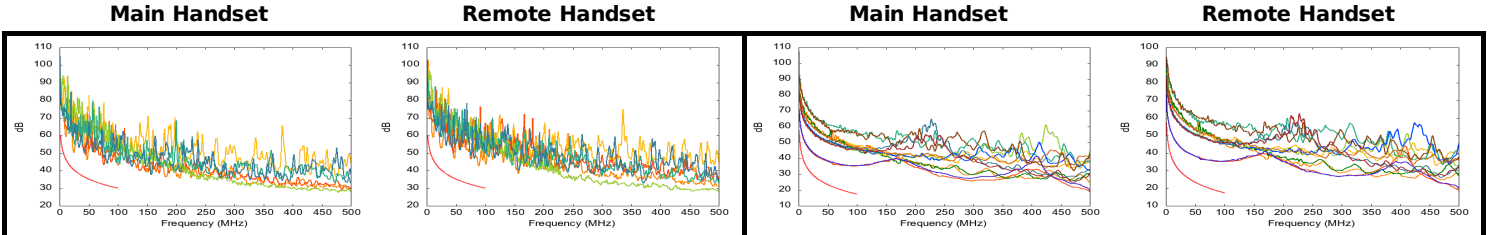

Test ID: Remee Cat5e-ETL S45-1500 Channel
Date/Time: 03/03/2021 11:03 PM
Project Name: Simply45_20210308213839
Customer Name: Go Simply Connect
Operator: Default User

Test Standard: ANSI/TIA-568.2-D-2018
Test Limit: Channel/Cat5e
Cable Brand/Model: Generic/Cat5e-UTP
Cable Type/Shield: Cat5e/UTP
Cable NVP: 72 %
Main Connector: Generic
Remote Connector: Generic

Tester Model : LanTEK IV 3000

Main Handset
S/N:19310002
S/W:1.50
Calibration Date:01/01/2021
Cat 8.1 RJ45 CH : S/N 19280046

Remote Handset
S/N:19310002
S/W:1.50
Calibration Date:01/01/2021
S/N 19280005

Low Frequency Tests			
Test	Pair	Limit	Result
Length	45	328' 1" ft	96' 0" ft ✓
Delay	12	555 ns	138 ns ✓
Skew	12	50 ns	3 ns ✓
Impedance	n/a	n/a	n/a
Loop Res	45	25 Ω	12.24 Ω ⓘ
DCRU			
Intra-pair	45	0.20 Ω	4.94 Ω ⓘ
P2P	45-78	0.20 Ω	0.93 Ω ⓘ

Headroom Summary			
	Margin (dB)	MHz	Pair
NEXT	9.80	24.40	12-36
PSNEXT	12	24.40	36
RL	8.50	23.65	78
IL	2	1.90	45
TCL	n/a	n/a	n/a
ELTCTL	n/a	n/a	n/a
			Side
			Main
			Main
			Remote
			--
			n/a
			n/a

Test	Margin	Value	Test	Margin	Value	Test	Margin	Value	Test	Margin	Value
NEXT ✓	9.80 dB	43.20 dB	NEXT ✓	11.40 dB	42.80 dB	ACR-F ✓	13 dB	35.10 dB	ACR-F ✓	13 dB	35.10 dB
Pair	12-36	12-36	Pair	12-36	12-36	Pair	12-45	12-45	Pair	12-45	12-45
Limit	40.52 dB	30.08 dB	Limit	35.66 dB	30.97 dB	Limit	49.98 dB	18.13 dB	Limit	54.17 dB	18.41 dB
Freq.	24.40 MHz	100 MHz	Freq.	47.25 MHz	88.75 MHz	Freq.	2.35 MHz	92 MHz	Freq.	1.45 MHz	89 MHz
PSNEXT ✓	12 dB	41.10 dB	PSNEXT ✓	12.90 dB	42.20 dB	PSACR-F ✓	15.60 dB	34.40 dB	PSACR-F ✓	15.50 dB	34.40 dB
Pair	36	36	Pair	12	36	Pair	45	45	Pair	45	45
Limit	37.52 dB	27.14 dB	Limit	32.82 dB	27.91 dB	Limit	46.98 dB	15.17 dB	Limit	51.17 dB	15.15 dB
Freq.	24.40 MHz	99.25 MHz	Freq.	46.25 MHz	89.50 MHz	Freq.	2.35 MHz	91.50 MHz	Freq.	1.45 MHz	91.75 MHz

Test	Margin	Value	Test	Margin	Value	Test	Margin	Value	Test	Margin	Value
RL ✓	8.50 dB	23.04 dB	RL ✓	8.50 dB	21.48 dB	ACR-N ⓘ	n/a	n/a	ACR-N ⓘ	n/a	n/a
Pair	78	78	Pair	78	45	Pair	12-36	12-36	Pair	12-36	12-36
Limit	16.27 dB	17 dB	Limit	16.27 dB	17 dB	Limit	n/a	n/a	Limit	n/a	n/a
Freq.	23.65 MHz	19.60 MHz	Freq.	23.65 MHz	1.15 MHz	Freq.	n/a	n/a	Freq.	n/a	n/a
IL ✓	2 dB	6.30 dB	PSACR-N ⓘ	n/a	n/a	PSACR-N ⓘ	n/a	n/a	PSACR-N ⓘ	n/a	n/a
Pair	45	36	Pair	12	12	Pair	12	12	Pair	12	12
Limit	3.07 dB	23.95 dB	Limit	n/a	n/a	Limit	n/a	n/a	Limit	n/a	n/a
Freq.	1.90 MHz	99.50 MHz	Freq.	n/a	n/a	Freq.	n/a	n/a	Freq.	n/a	n/a