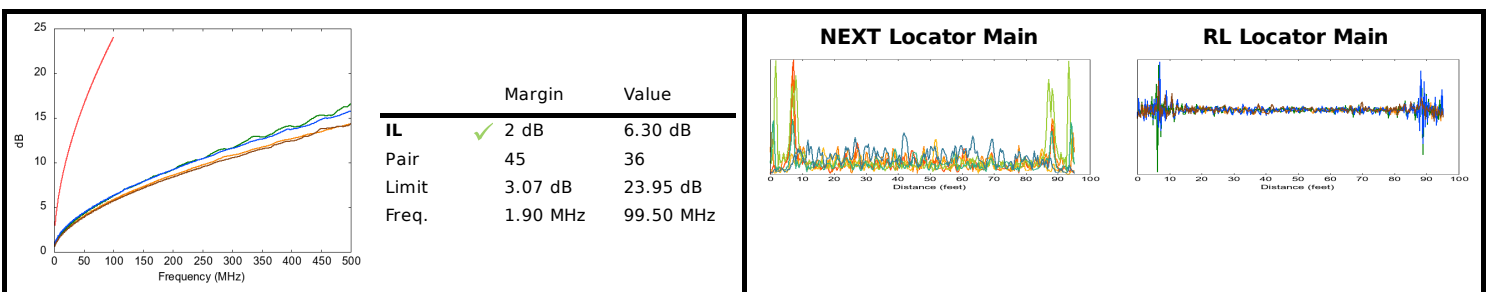

Supported Applications:

Ethernet 10BASE-T, ADSL, VDSL, Analog Phone, ATM 25.6, ATM 51.84, ISDN BRI, ISDN PRI, Ethernet 100BASE-TX, Ethernet 1000BASE-T, PoE IEEE 802.3af/at/bt, HDBaseT 1080P, VOIP, ATM 155.52, NBASE-T 2.5G

Report Generated 07/27/2021 07:28 PM

Page 1